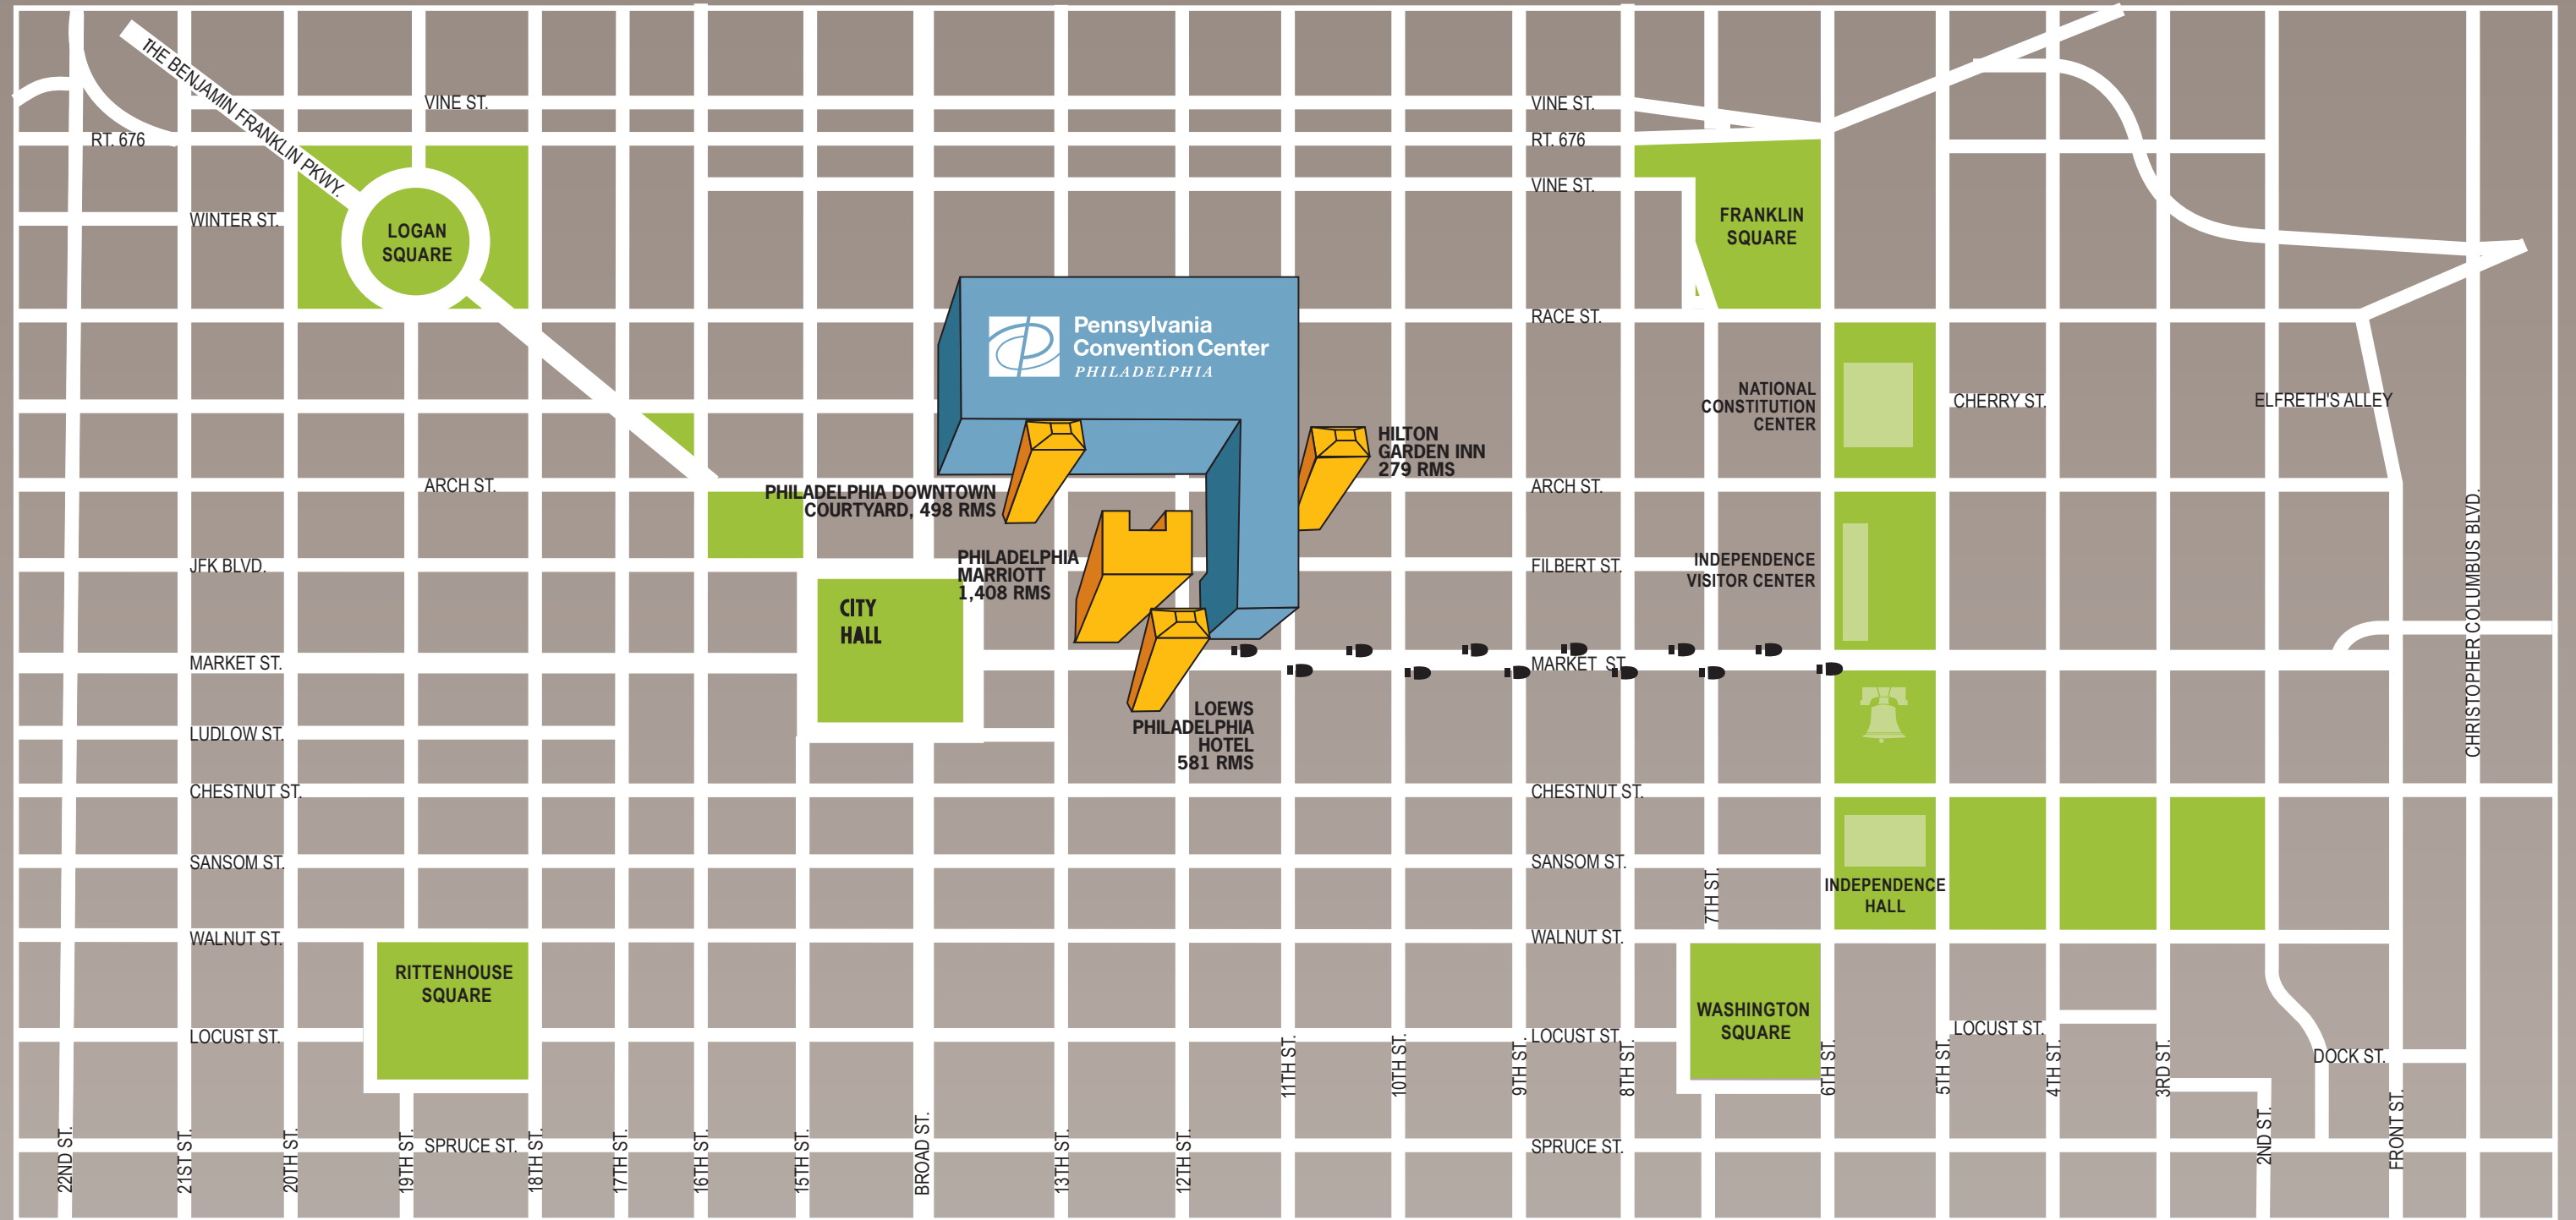

**AIRPORT AND SPORTS COMPLEX**

1. Holiday Inn Philadelphia Stadium, 236 RMS
2. Embassy Suites Philadelphia Airport, 263 RMS
3. Hampton Inn Philadelphia Airport, 152 RMS
4. Hilton Philadelphia Airport, 331 RMS
5. Philadelphia Airport Marriott, 419 RMS
6. Ramada Inn Philadelphia Airport, 292 RMS
7. Renaissance Hotel Philadelphia Airport, 350 RMS
8. Sheraton Suites Philadelphia Airport, 251 RMS
9. Comfort Inn Philadelphia Airport, 150 RMS

AS THE 11<sup>TH</sup> BUSIEST AIRPORT IN THE WORLD, PHILADELPHIA INTERNATIONAL AIRPORT SERVES MORE THAN 31 MILLION TRAVELERS A YEAR FROM MORE THAN 120 CITIES WORLDWIDE.

PHILADELPHIA AN EASY DAY'S DRIVE FROM 40% OF THE U.S. POPULATION.